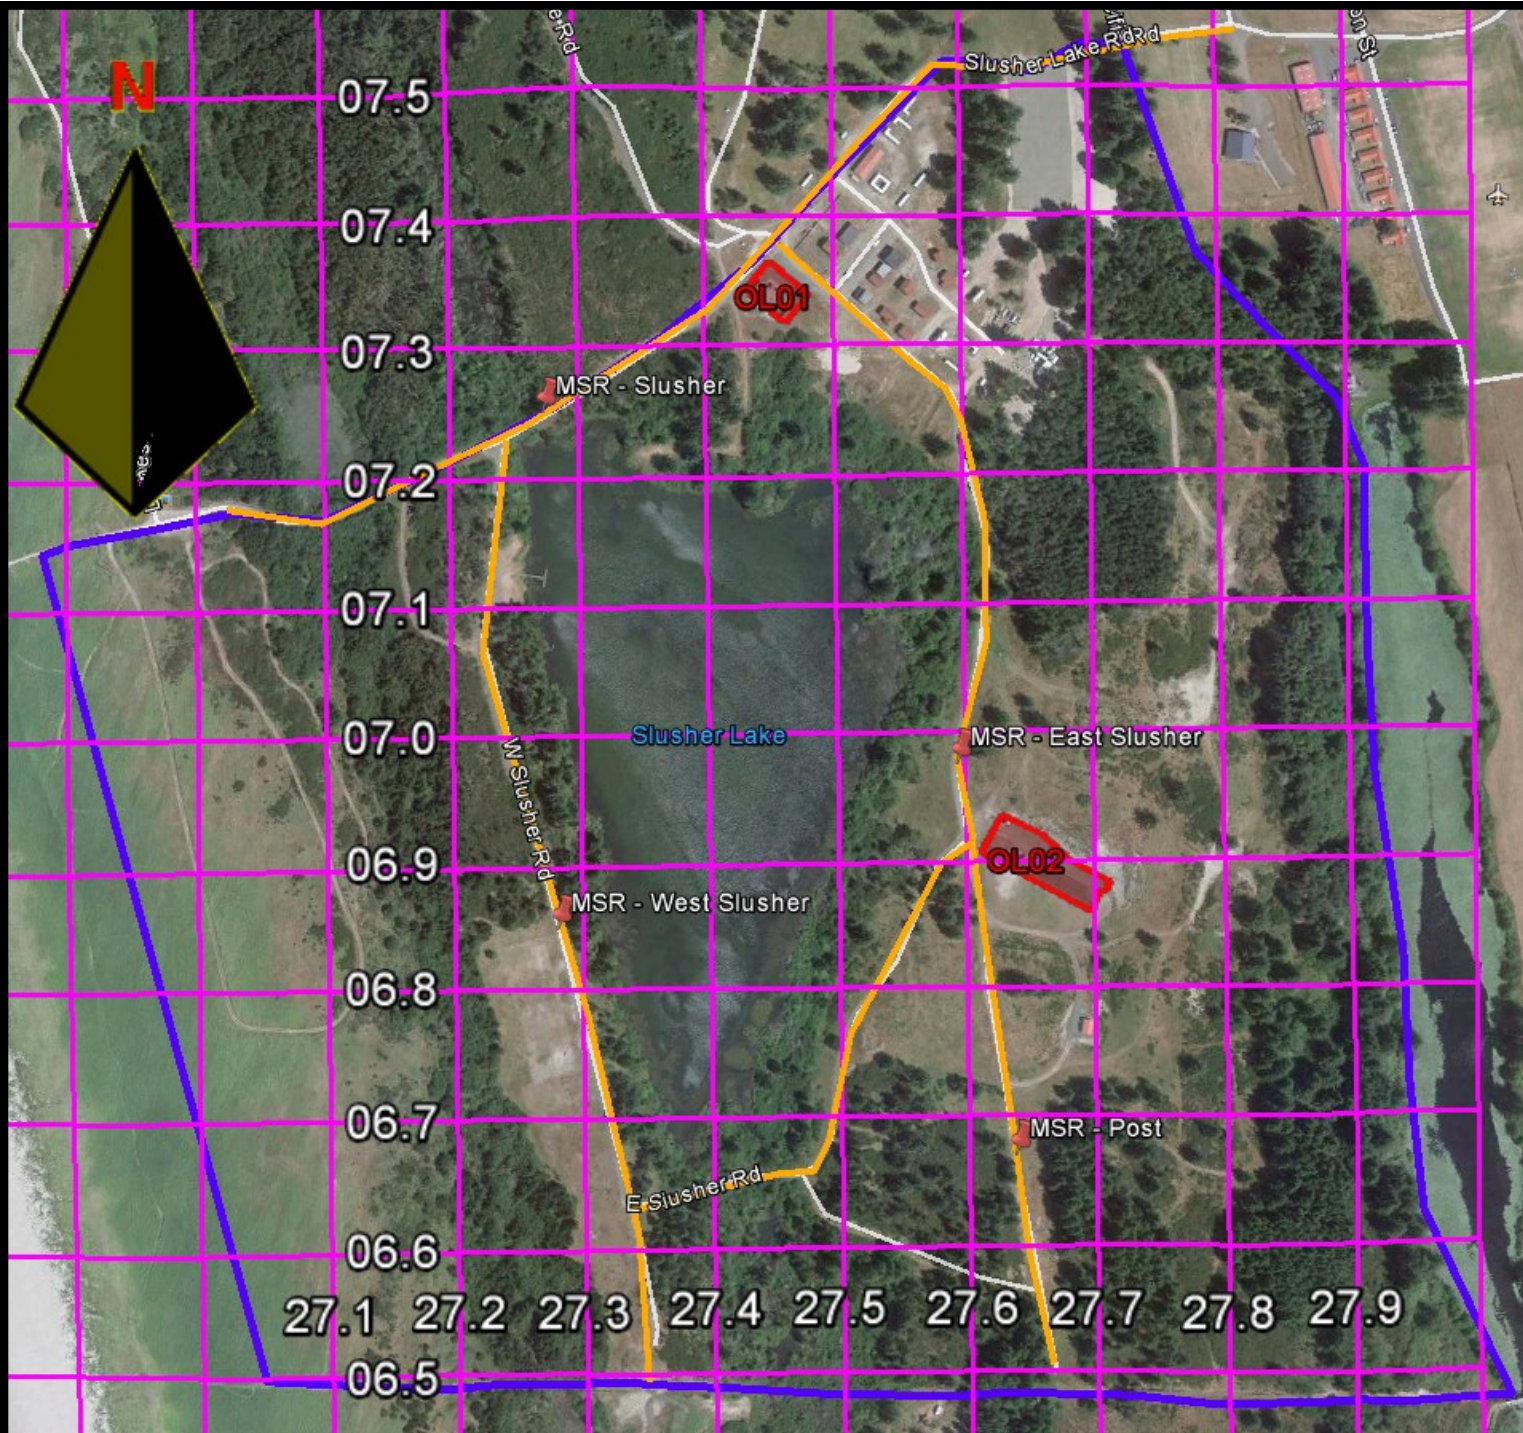

Camp Rilea

Field Map - TA01 and TA02

Map is MGRS 100 meter grid. When calling coordinates, we need a 10 meter resolution. Example 27.72 by 06.68.

Two OFF Limits Zones are marked in RED (OL01 & OL02). Do not cross the barricades into these areas!

Field boundary is marked in purple. When a boundary falls on a road, the road is in bounds, don't step off the road out of bounds.

Camp Rilea

Field Map - MOUT Detail

Map is MGRS 100 meter grid. When calling coordinates, we need a 10 meter resolution (Building B2 is located at 27.51 by 07.38). When in the MOUT please use building/connex box ID

Two OFF Limits Zones are marked in RED (OL01 & OL02). Do not cross the barricades into these areas!

Some buildings will be locked do not enter. Doors and windows of buildings/connex boxes can NOT be manipulated (if open, leave open, if closed leave closed)

Field boundary is marked in purple. When a boundary is on a road, the road is in bounds, don't step off the road out of bounds.